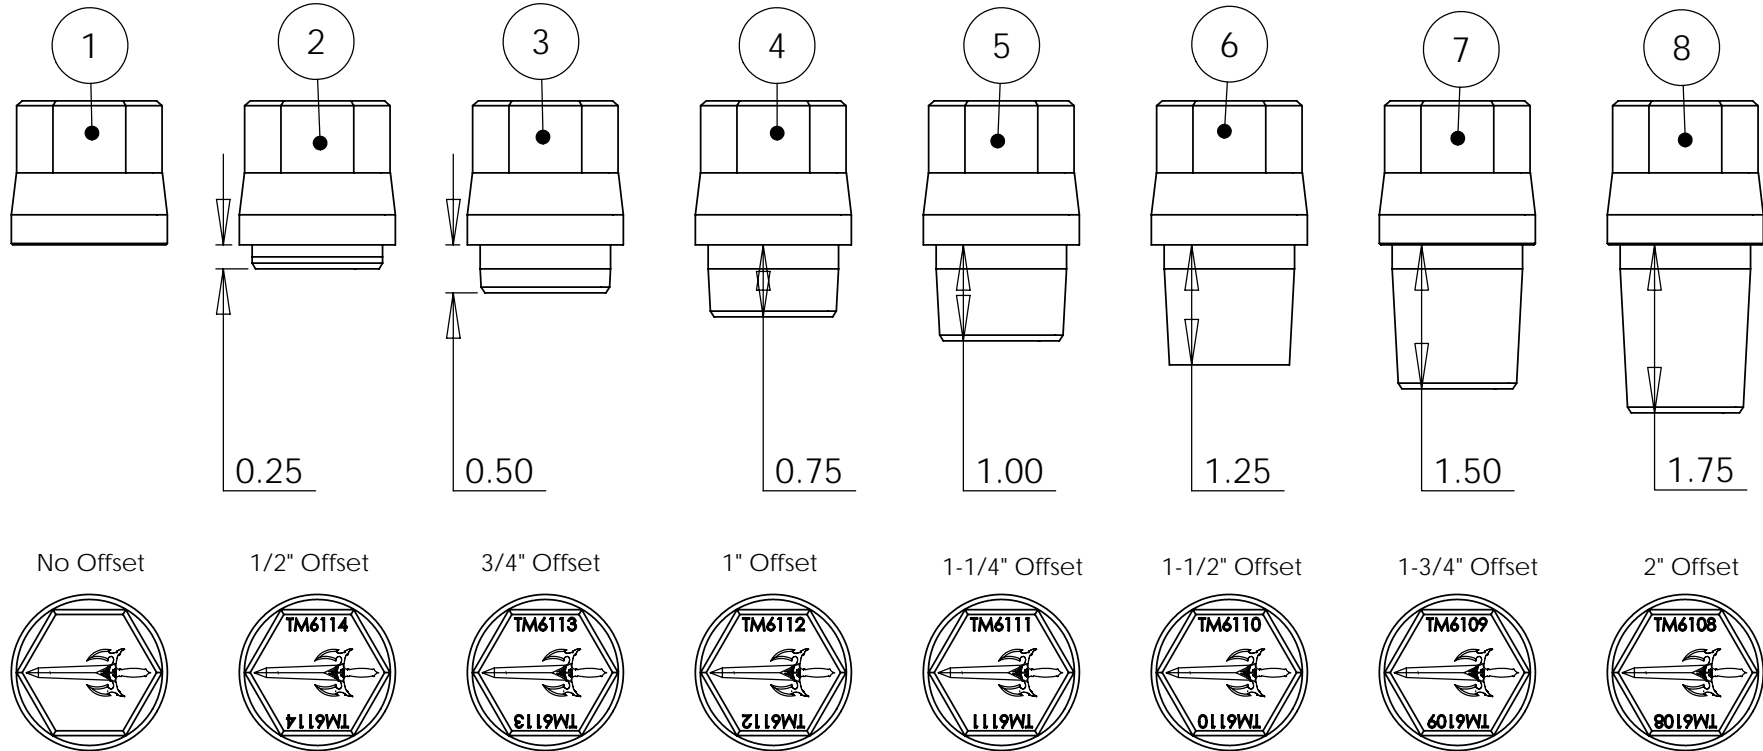

ITEM NO.	PART NUMBER	DESCRIPTION	QTY.
1	TM6101	FRONT PULLEY NUT (SHORT)	1
2	TM6114	FRONT PULLEY NUT (1/4")	1
3	TM6113	FRONT PULLEY NUT (1/2")	1
4	TM6112	FRONT PULLEY NUT (.750")	1
5	TM6111	FRONT PULLEY NUT (1.00")	1
6	TM6110	FRONT PULLEY NUT (1.250")	1
7	TM6109	FRONT PULLEY NUT (1.5")	1
8	TM6108	FRONT PULLEY NUT (1.750")	1

## Front Nut List

Not Entered