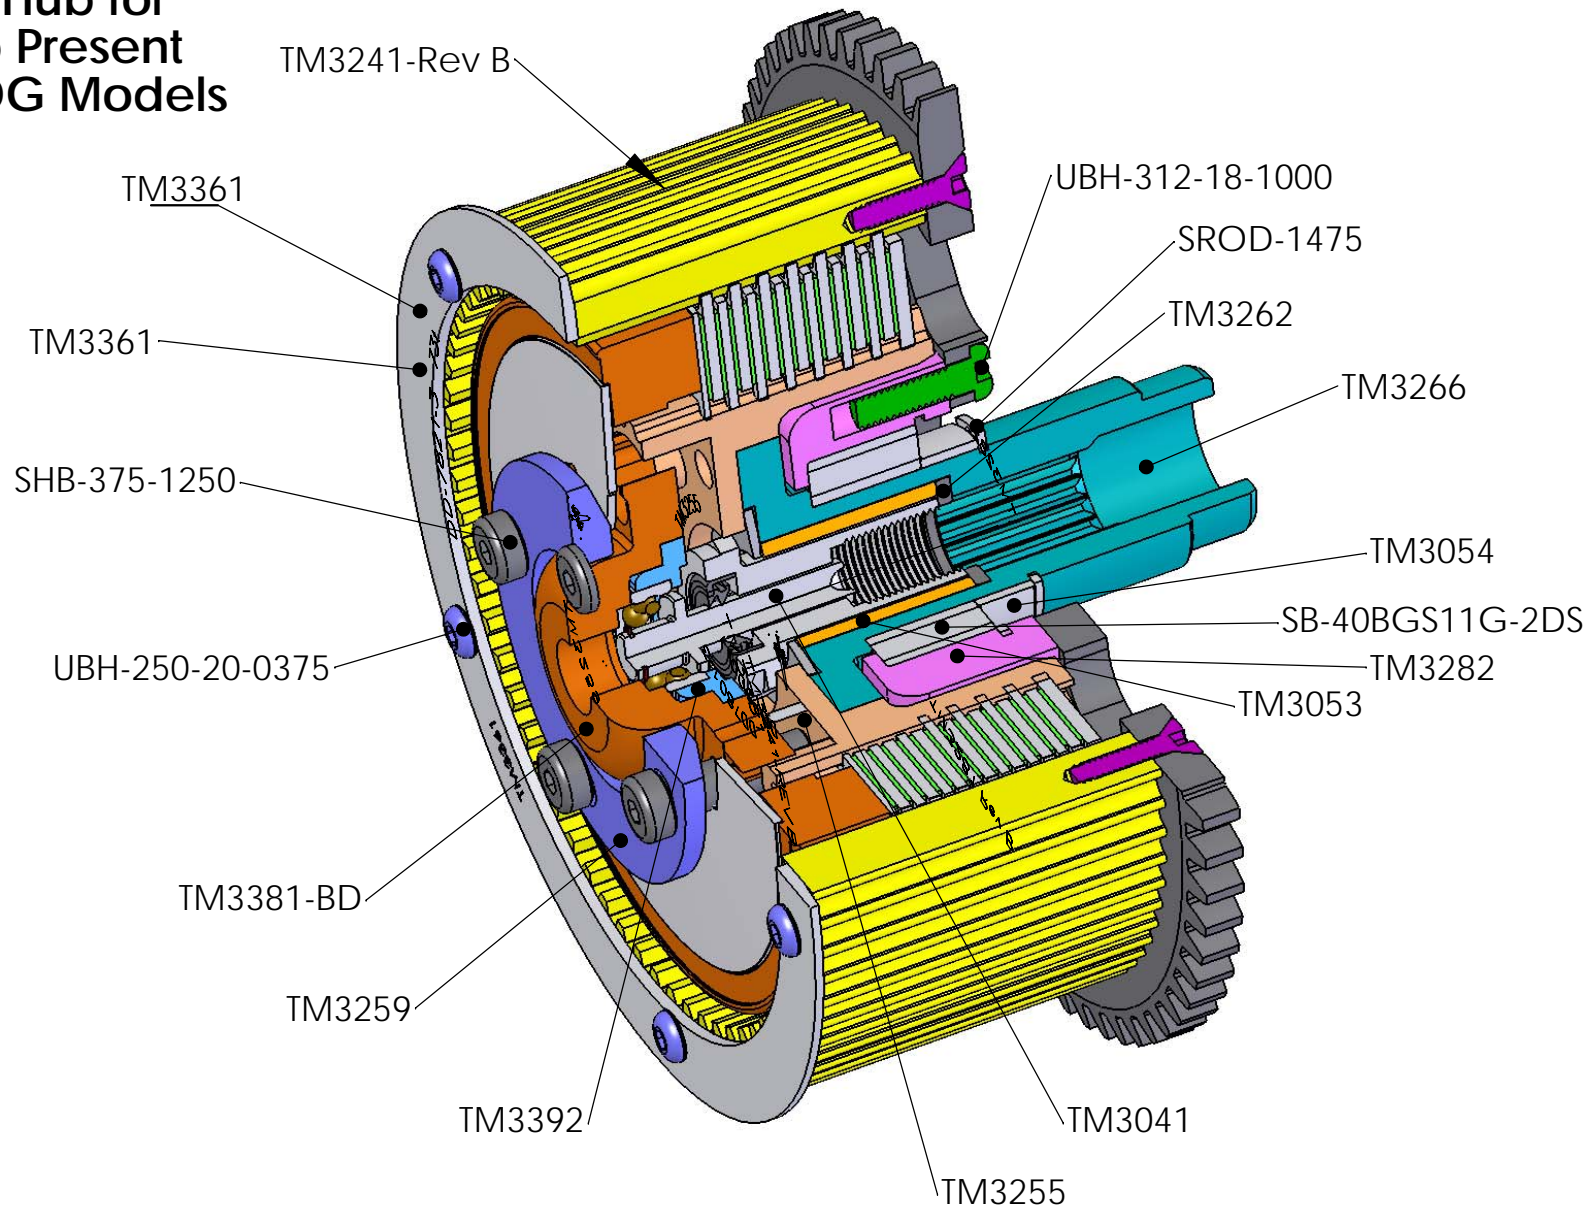

**Clutch Hub for
2005 to Present
BIG DOG Models**

CB-114

TAUER MACHINE