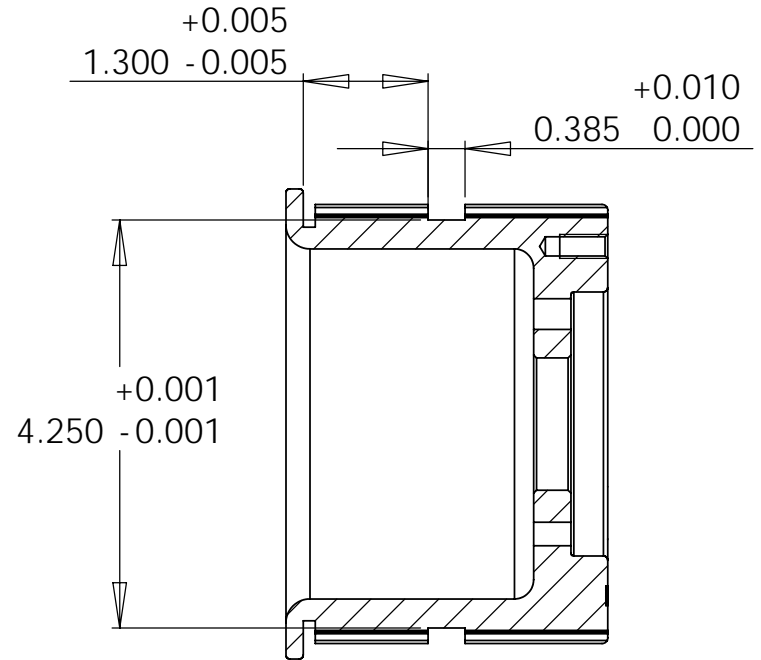

SECTION A-A
SCALE 1 : 2

www.tauermachine.com