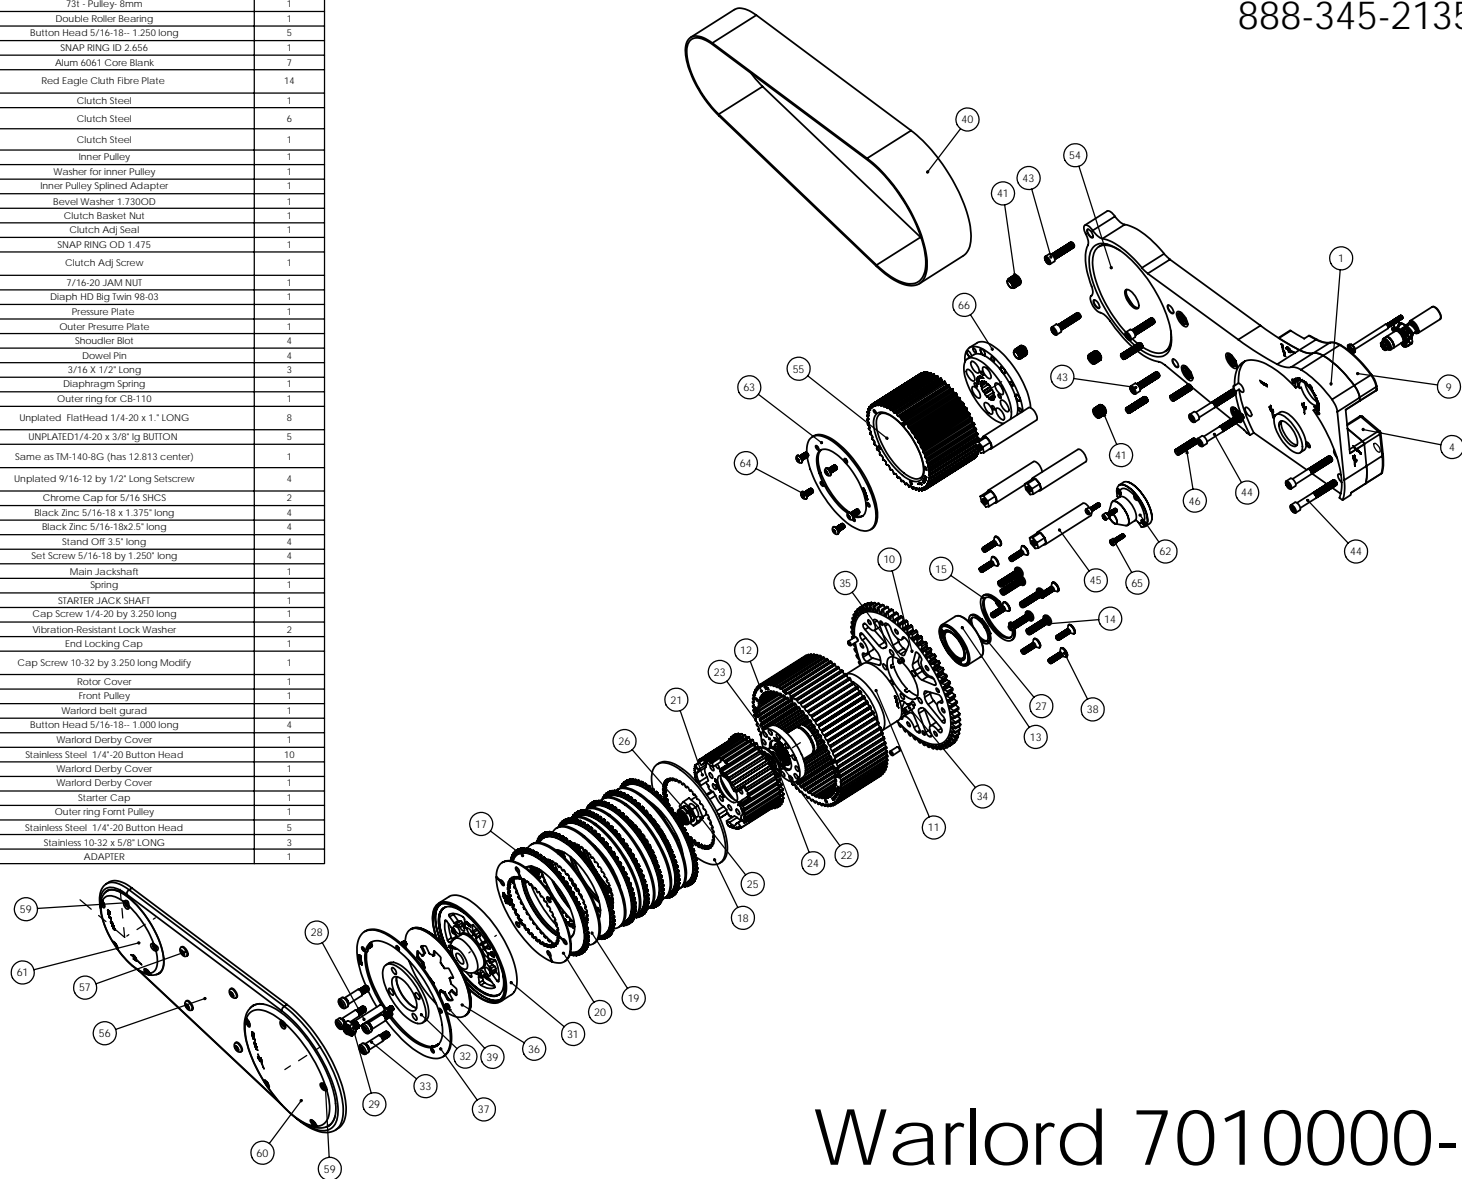

Tauer Machine

1041 South Bend Ave
Mankato, MN. 56001
888-345-2135

Warlord 7010000-202